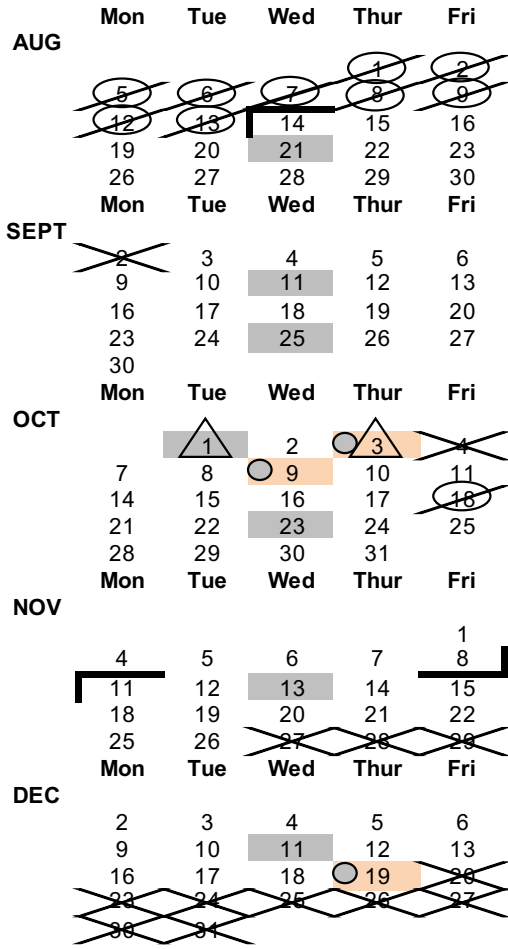

School Calendar for Grades K-5
2024 - 2025 School Year
School Hours 8:00 am - 3:00 pm

No School for Students
 Teacher In-service/Planning
 No School for Teachers & Students
 Begin Trimester
 End Trimester
 12:10 PM Dismissal
 1:40 PM Dismissal
 Parent Teacher Conference

- Aug. 1 Teachers Report
- Aug. 1 - 13 Teacher In-service/Planning
- Aug. 12 Back to School Night 4:00-6:00 p.m.
- Aug. 14 1st Student Day
- Aug. 21 Early Dismissal (1:40 pm)
- Sept. 2 Labor Day - **(NO SCHOOL)**
- Sept. 3 Begin Fall MAP Testing
- Sept. 11 & 25 Early Dismissal (1:40 pm)
- Oct. 1 Early Dismissal (1:40 pm) - Parent-Teacher Confs.
- Oct. 3 Early Dismissal (12:10 pm) - Parent-Teacher Confs.
- Oct. 4 **(NO SCHOOL)**
- Oct. 9 Early Dismissal (12:10 pm) - Jr-Sr High Testing Day
- Oct. 18 Teacher In-Service - **(NO SCHOOL)**
- Oct. 23 Early Dismissal (1:40 pm)
- Nov. 8 End 1st Trimester 60 Days
- Nov. 13 Early Dismissal (1:40 pm)
- Nov. 27-29 Thanksgiving Holiday - **(NO SCHOOL)**
- Dec. 11 Early Dismissal (1:40 pm)
- Dec. 19 Early Dismissal (12:10 pm)
- Dec. 20 - Jan. 5 Christmas Holiday - **(NO SCHOOL)**

- Jan. 6 School Resumes
- Jan. 15 & 29 Early Dismissal (1:40 pm)
- Jan. 20 Martin Luther King Jr. Day - **(NO SCHOOL)**
- Feb. 14-17 President's Day Weekend - **(NO SCHOOL)**
- Feb. 12 Early Dismissal (1:40 pm)
- Feb. 13 End 2nd Trimester 54 Days
- Feb. 20-22 Best Practices Conference
- Feb. 21 Teacher In-Service - **(NO SCHOOL)**
- Mar. 4 Early Dismissal (1:40 pm) - Parent-Teacher Confs.
- Mar. 6 Early Dismissal (12:10 pm) - Parent-Teacher Confs.
- Mar. 7 Gala - **(NO SCHOOL)**
- Mar. 19 Early Dismissal (1:40 pm)
- Mar. 24-28 Spring Break - **(NO SCHOOL)**
- Apr. 7 Begin Spring MAP Testing
- Apr. 9 & 23 Early Dismissal (1:40 pm)
- Apr. 18-21 Easter Break - **(NO SCHOOL)**
- May 2 Field Day
- May 7 Early Dismissal (1:40 pm)
- May 20 Last Day of School (12:10 pm dismissal)
- May 21-23 Teacher In-service/Planning
- May 26 Memorial Day