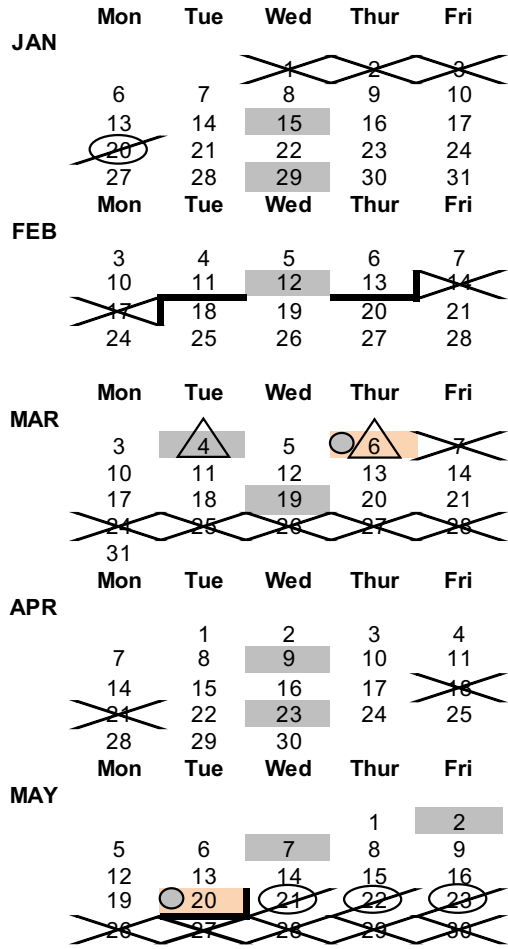

School Calendar for Grades K-5
2024 - 2025 School Year
School Hours 8:00 am - 3:00 pm

No School for Students
 Teacher In-service/Planning
 No School for Teachers & Students
 Begin Trimester
 End Trimester
 12:10 PM Dismissal
 1:40 PM Dismissal
 Parent Teacher Conference

- Aug. 1 Teachers Report
- Aug. 1 - 13 Teacher In-service/Planning
- Aug. 12 Back to School Night 4:00-6:00 p.m.
- Aug. 14 1st Student Day
- Aug. 21 Early Dismissal (1:40 pm)
- Sept. 2 Labor Day - **(NO SCHOOL)**
- Sept. 3 Begin Fall MAP Testing
- Sept. 11 & 25 Early Dismissal (1:40 pm)
- Oct. 1 Early Dismissal (1:40 pm) - Parent-Teacher Confs.
- Oct. 3 Early Dismissal (12:10 pm) - Parent-Teacher Confs.
- Oct. 4 **(NO SCHOOL)**
- Oct. 9 Early Dismissal (12:10 pm) - Jr-Sr High Testing Day
- Oct. 18 Teacher In-Service - **(NO SCHOOL)**
- Oct. 23 Early Dismissal (1:40 pm)
- Nov. 8 End 1st Trimester 60 Days
- Nov. 13 Early Dismissal (1:40 pm)
- Nov. 27-29 Thanksgiving Holiday - **(NO SCHOOL)**
- Dec. 11 Early Dismissal (1:40 pm)
- Dec. 19 Early Dismissal (12:10 pm)
- Dec. 20 - Jan. 5 Christmas Holiday - **(NO SCHOOL)**

- Jan. 6 School Resumes
- Jan. 15 & 29 Early Dismissal (1:40 pm)
- Jan. 20 Martin Luther King Jr. Day - **(NO SCHOOL)**
- Feb. 14-17 President's Day Weekend - **(NO SCHOOL)**
- Feb. 12 Early Dismissal (1:40 pm)
- Feb. 13 End 2nd Trimester 54 Days
- Feb. 20-22 Best Practices Conference
- Feb. 21 Teacher In-Service - **(NO SCHOOL)**
- Mar. 4 Early Dismissal (1:40 pm) - Parent-Teacher Confs.
- Mar. 6 Early Dismissal (12:10 pm) - Parent-Teacher Confs.
- Mar. 7 Gala - **(NO SCHOOL)**
- Mar. 19 Early Dismissal (1:40 pm)
- Mar. 24-28 Spring Break - **(NO SCHOOL)**
- Apr. 7 Begin Spring MAP Testing
- Apr. 9 & 23 Early Dismissal (1:40 pm)
- Apr. 18-21 Easter Break - **(NO SCHOOL)**
- May 2 Field Day
- May 7 Early Dismissal (1:40 pm)
- May 20 Last Day of School (12:10 pm dismissal)
- May 21-23 Teacher In-service/Planning
- May 26 Memorial Day