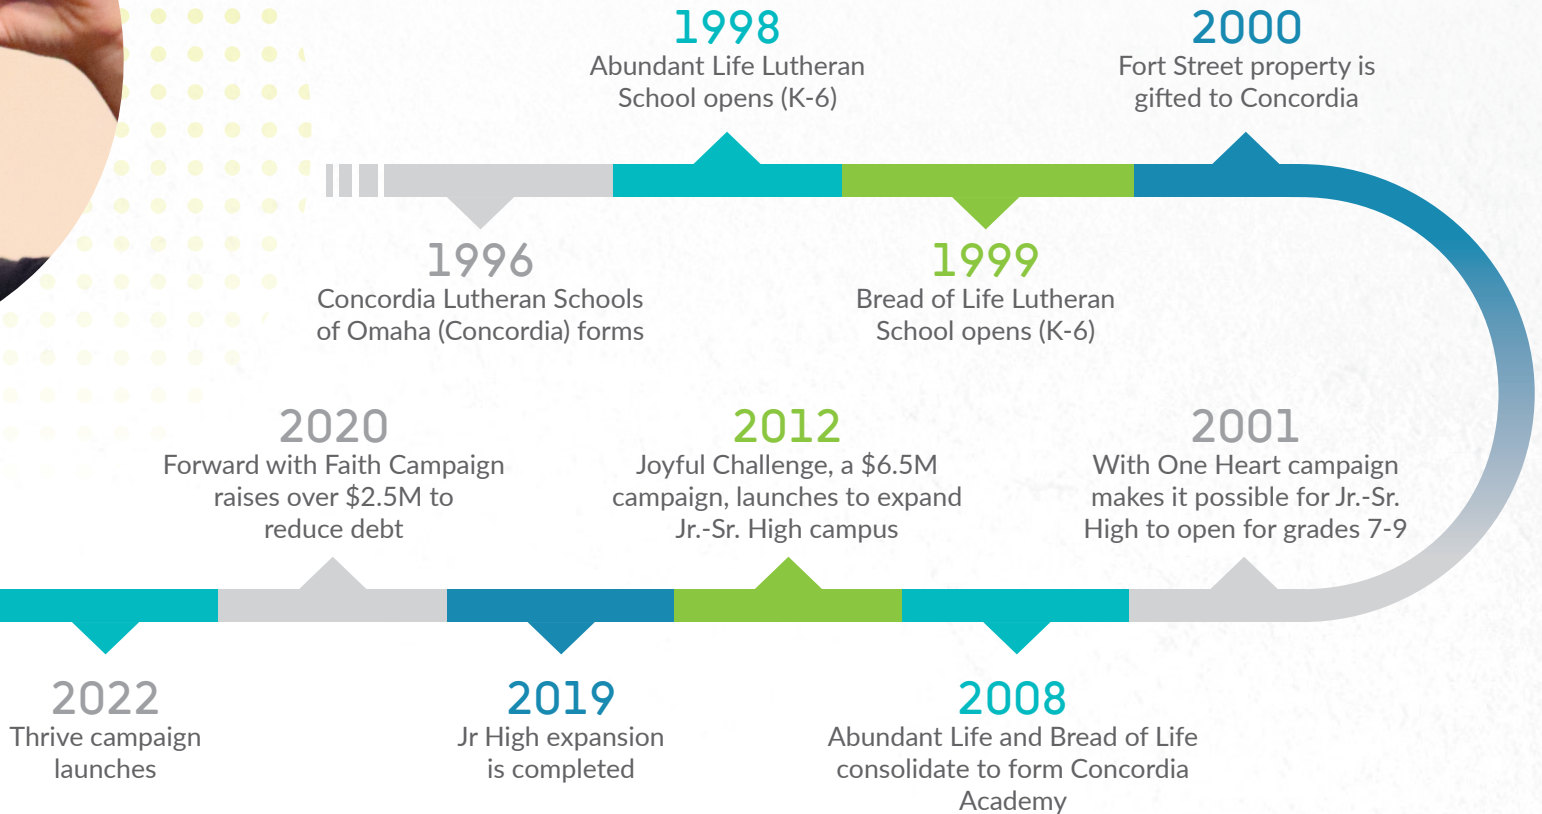

HISTORY

Key moments in Concordia's 26-year legacy of God's faithfulness