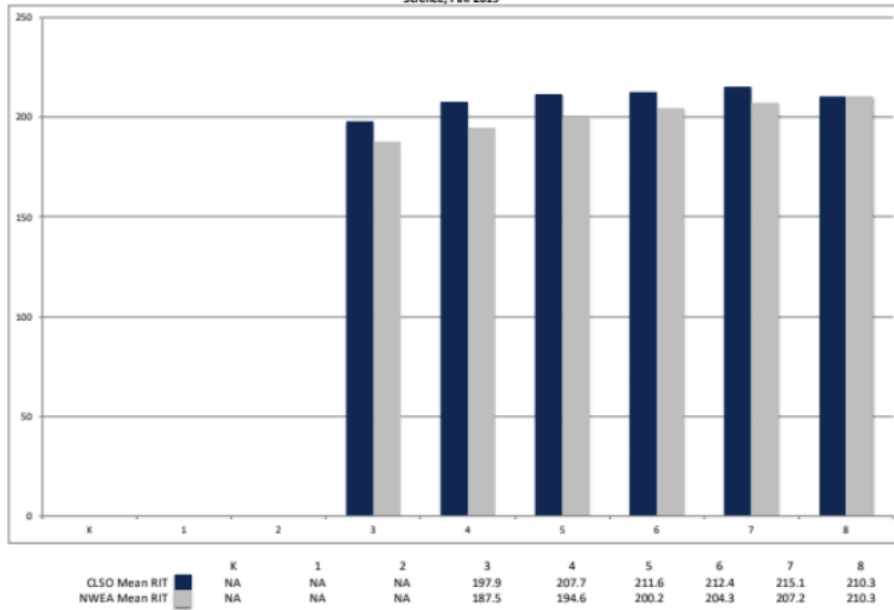

CLSO SCIENCE Map Scores Compared to National Mean (Average)

CLSO MAP Score Comparison to National Mean
Science, Fall 2019