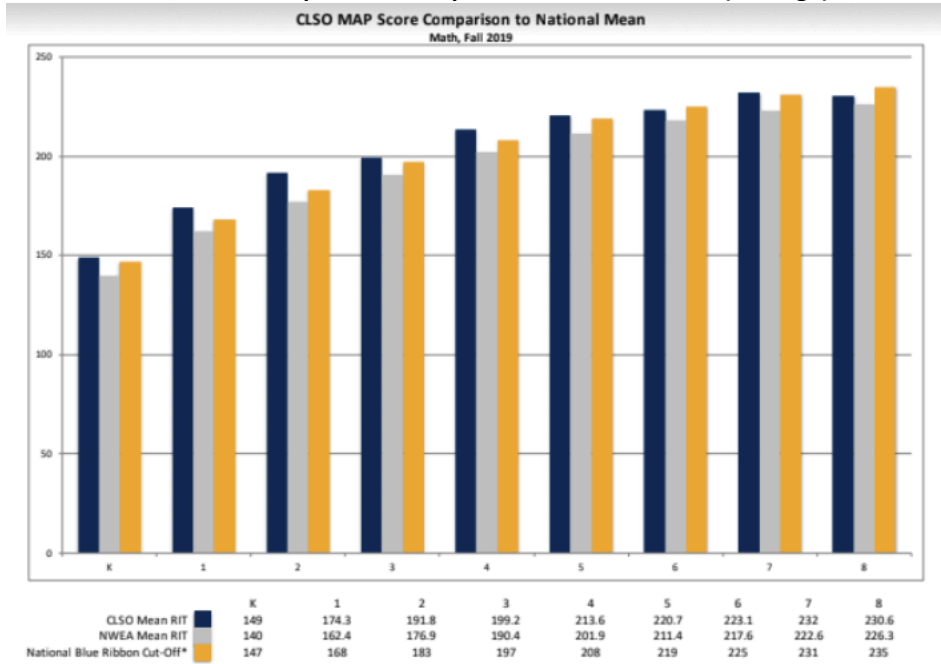

Testing Information

K-8 MAP Test Information

CLSO MATH Map Scores Compared to National Mean (Average)