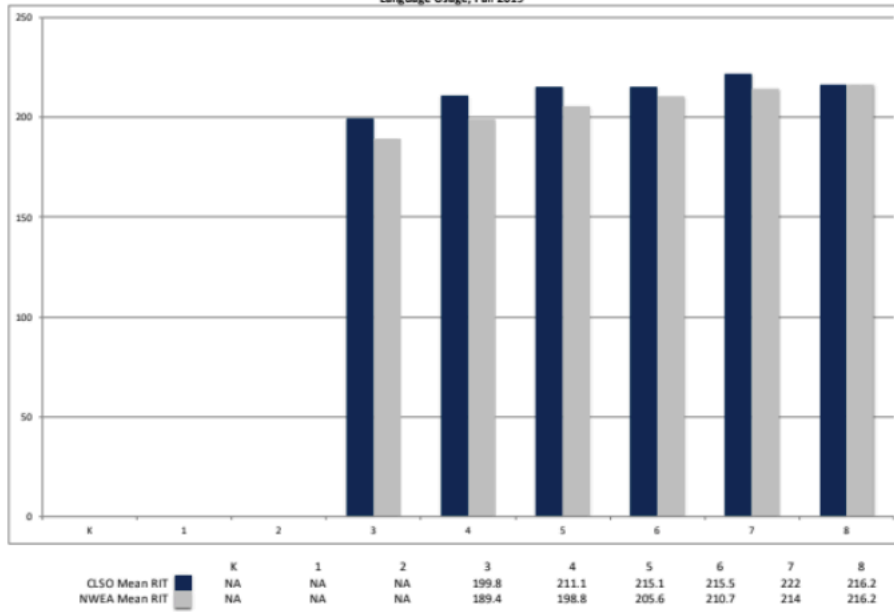

CLSO LANGUAGE Map Scores Compared to National Mean (Average)

CLSO MAP Score Comparison to National Mean
Language Usage, Fall 2019